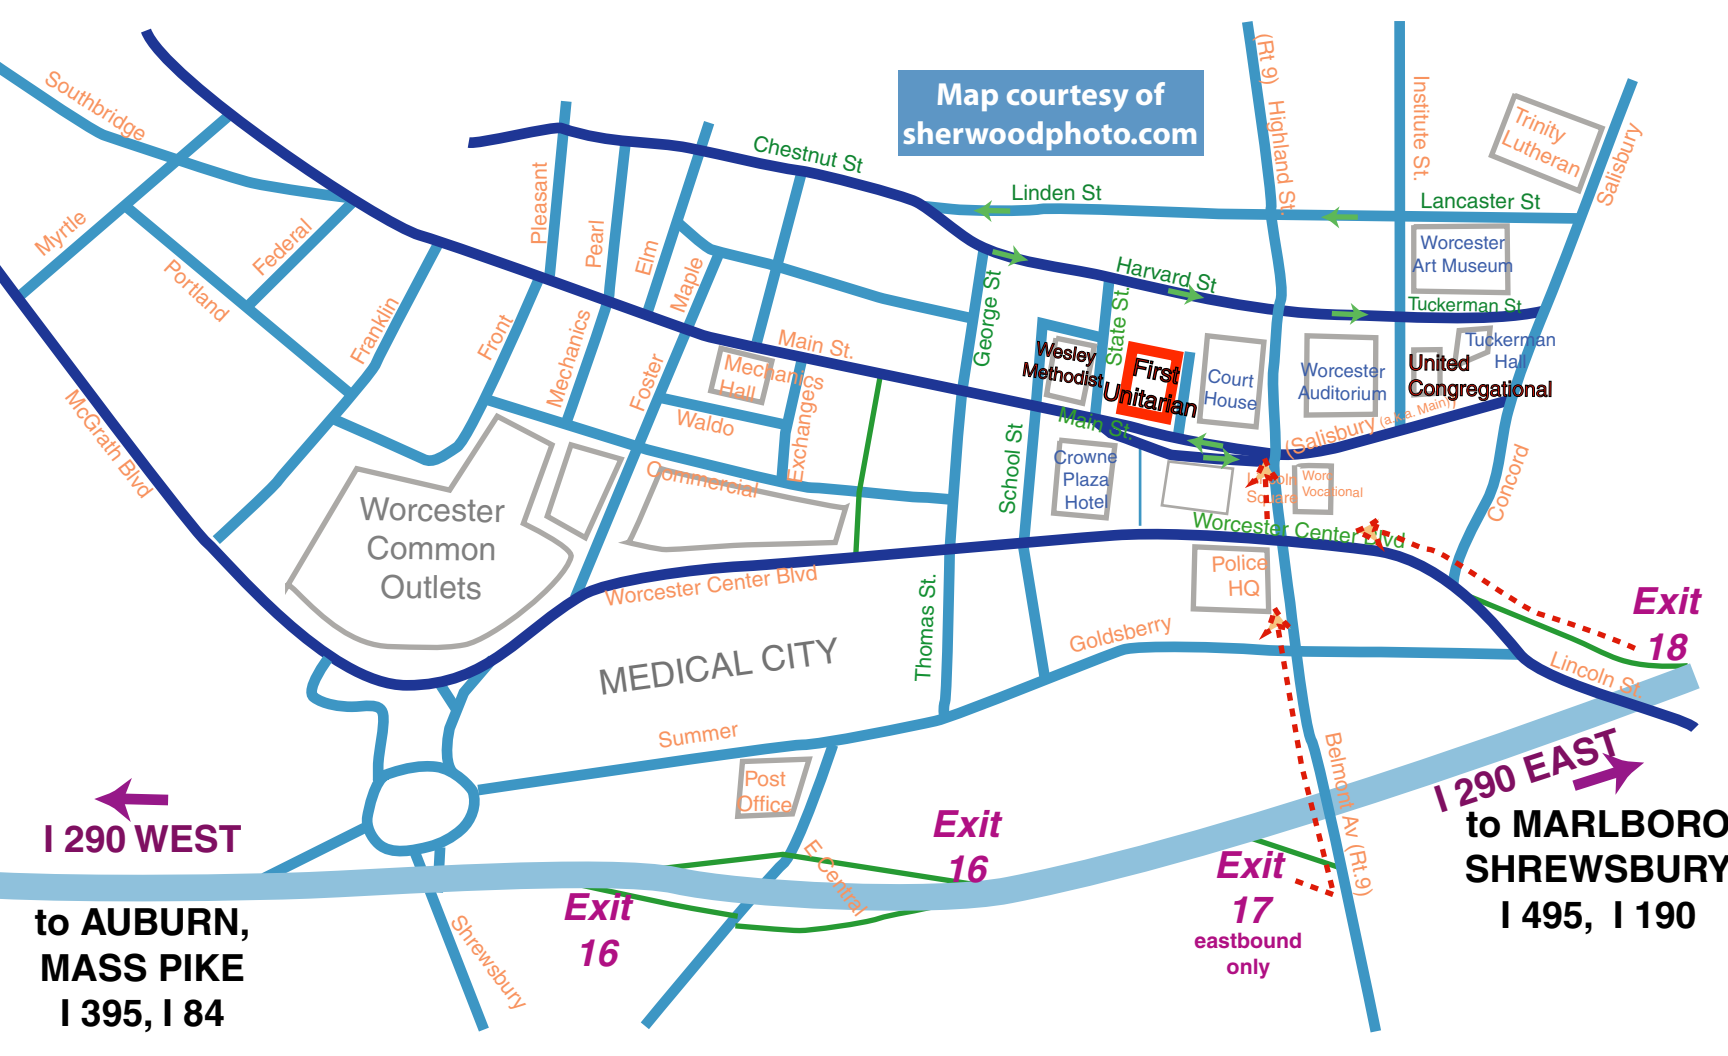

Map courtesy of  
sherwoodphoto.com

I 290 WEST

to AUBURN,  
MASS PIKE  
I 395, I 84

Exit  
16

Exit  
16

Exit  
17  
eastbound  
only

I 290 EAST  
to MARLBORO  
SHREWSBURY  
I 495, I 190

Exit  
18

Tuckerman  
Hall

Wesley  
Methodist

Crowne  
Plaza  
Hotel

Police  
HQ

Worcester  
Center  
Vocational

Post  
Office

Southbridge

Myrtle

Foster

Waldo

Exchanges

Main St.

George St

State St

Main St

(Salisbury) Mass. Main St

Belmont Av (Rt. 9)

Shrewsbury

Lincoln St